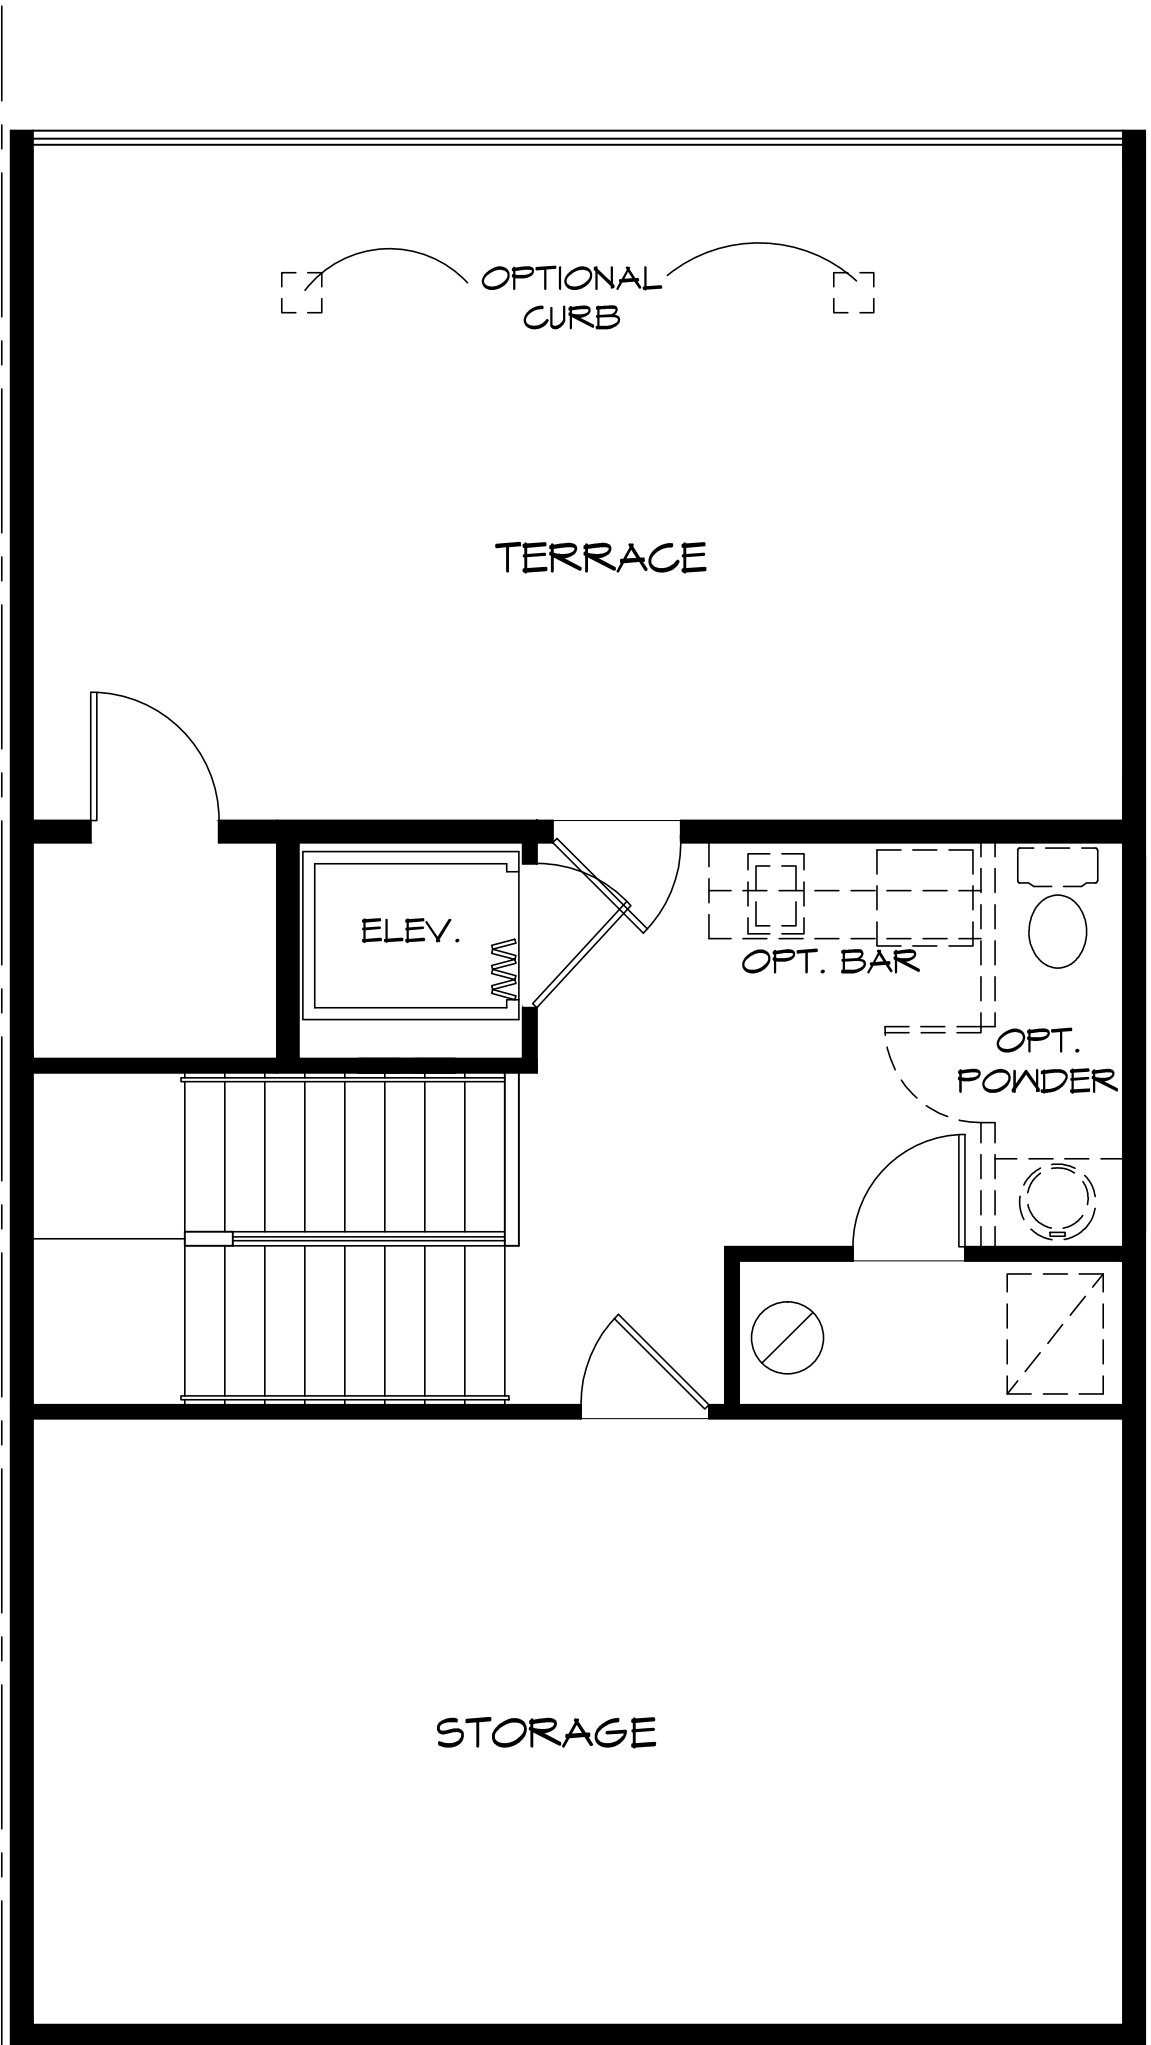

SLIDER (OPTIONAL)

BEDROOM/REC/FLEX

OPTIONAL WALL & DOOR

ELEV.

SLOPED CEILING

2 CAR GARAGE

STORAGE

Hillside
GROUND LEVEL

(Flex Plus)

2017.12.05

Hillside
FLOOR 1
(Open Living Front)
2017.12.05

Hillside
FLOOR 1
(Open Living Rear)
2017.12.05

BEDROOM 2

W.I.C.

ELEV.

OPTIONAL
LAUNDRY

M.
BATH

MASTER BEDROOM

Hillside
FLOOR 2

(Master Plus Front)

2017.12.05

Hillside
FLOOR 3

(Rooftop Terrace Rear)

2017.12.05

STORAGE

ELEV.

OPT.
POWDER

OPT. BAR

TERRACE

OPTIONAL
CURB

Hillside
FLOOR 3

(Rooftop Terrace Front)