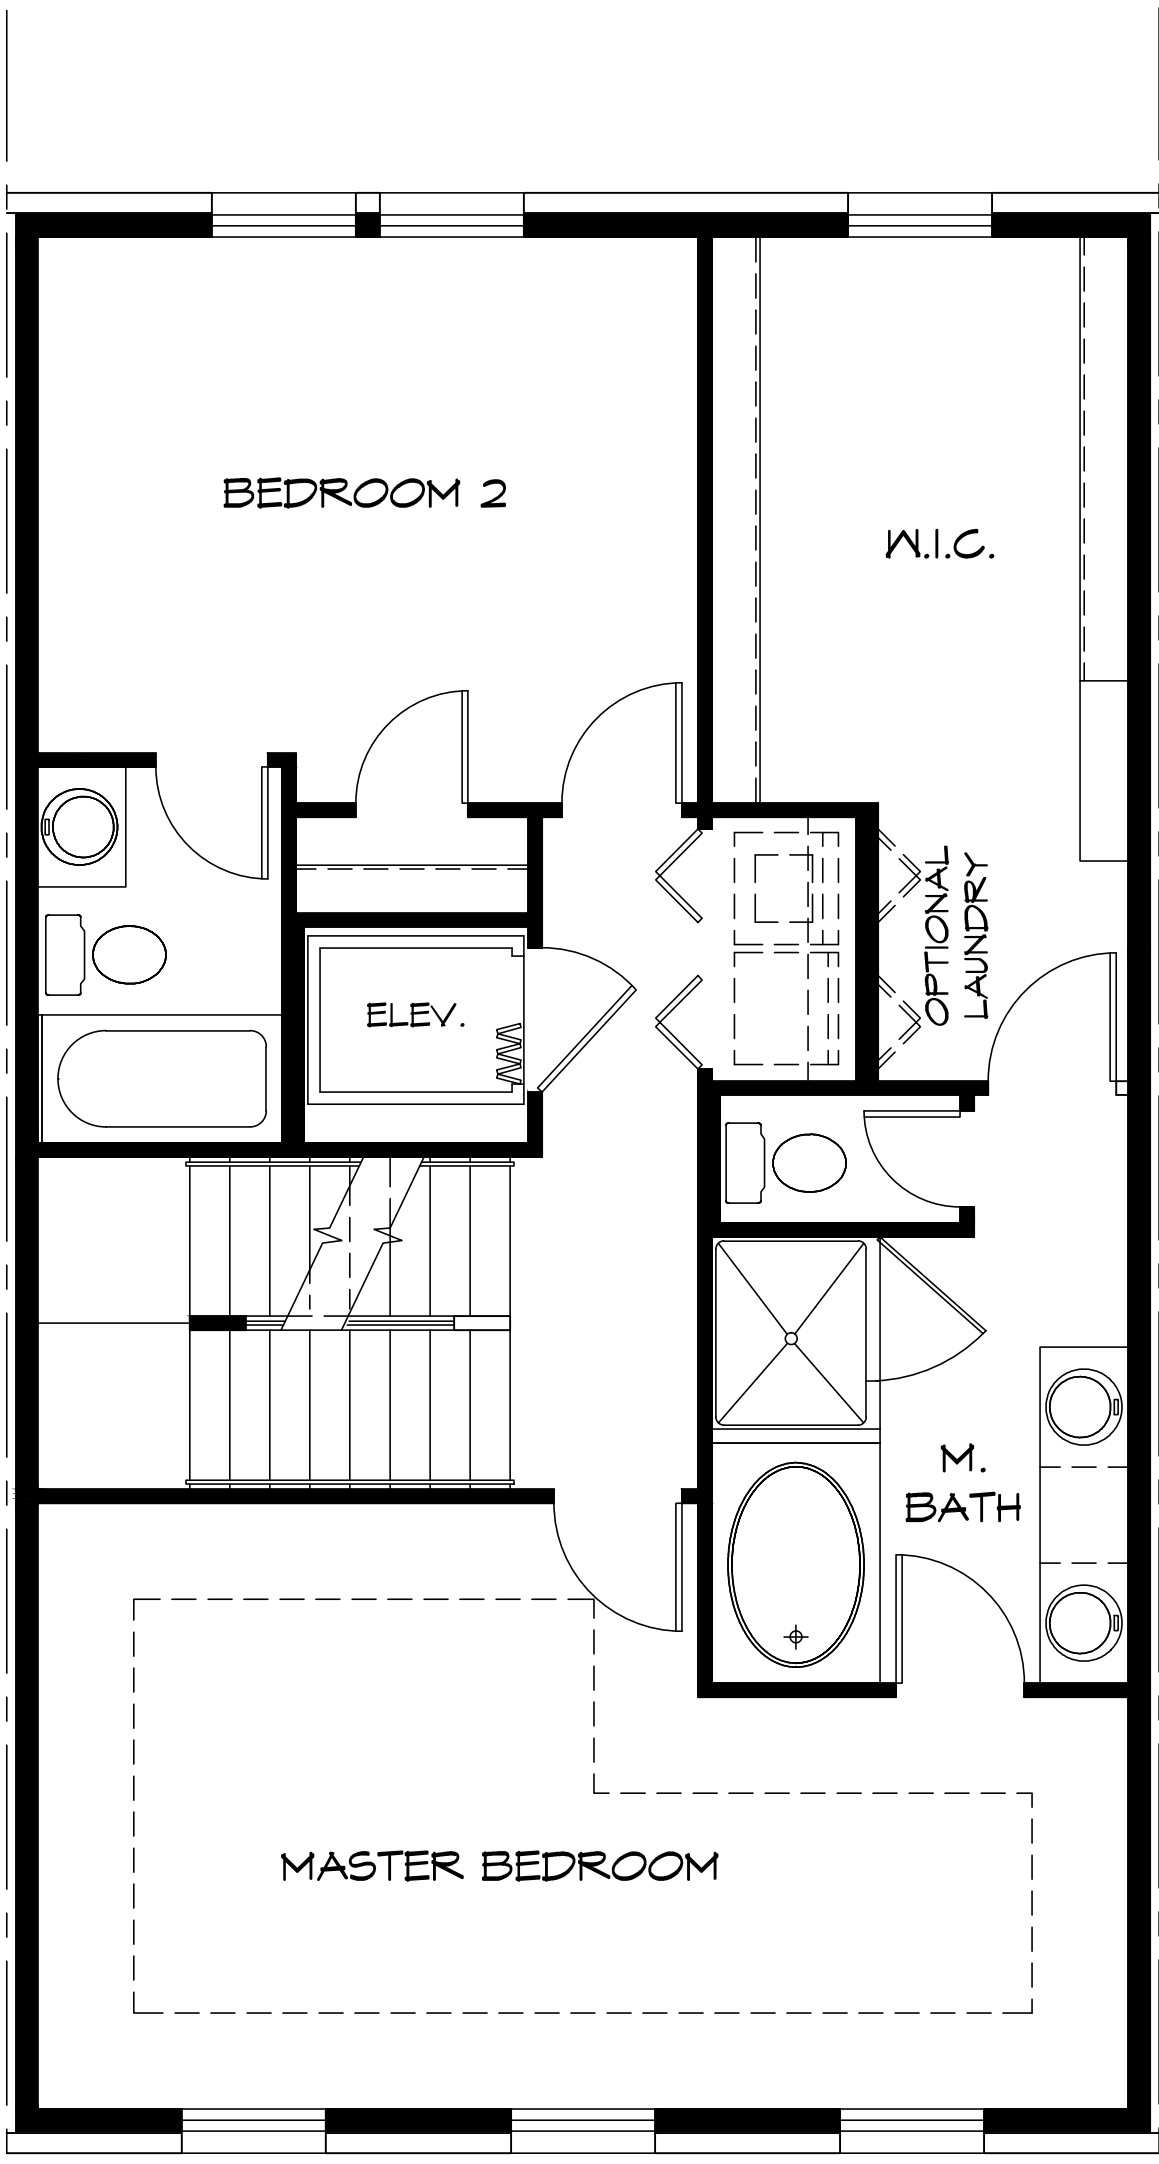

SLIDER (OPTIONAL)

BEDROOM/REC/FLEX

OPTIONAL WALL & DOOR

ELEV.

SLOPED CEILING

2 CAR GARAGE

STORAGE

Hillside
GROUND LEVEL

(Flex Plus)

2017.12.05

Hillside
FLOOR 1
(Open Living Front)
2017.12.05

Hillside
FLOOR 1
(Open Living Rear)
2017.12.05

BEDROOM 2

W.I.C.

ELEV.

OPTIONAL
LAUNDRY

M.
BATH

MASTER BEDROOM

Hillside
FLOOR 2

(Master Plus Front)

2017.12.05

Hillside
FLOOR 3

(Rooftop Terrace Rear)

2017.12.05

STORAGE

ELEV.

OPT.
POWDER

OPT. BAR

TERRACE

OPTIONAL
CURB

Hillside
FLOOR 3

(Rooftop Terrace Front)