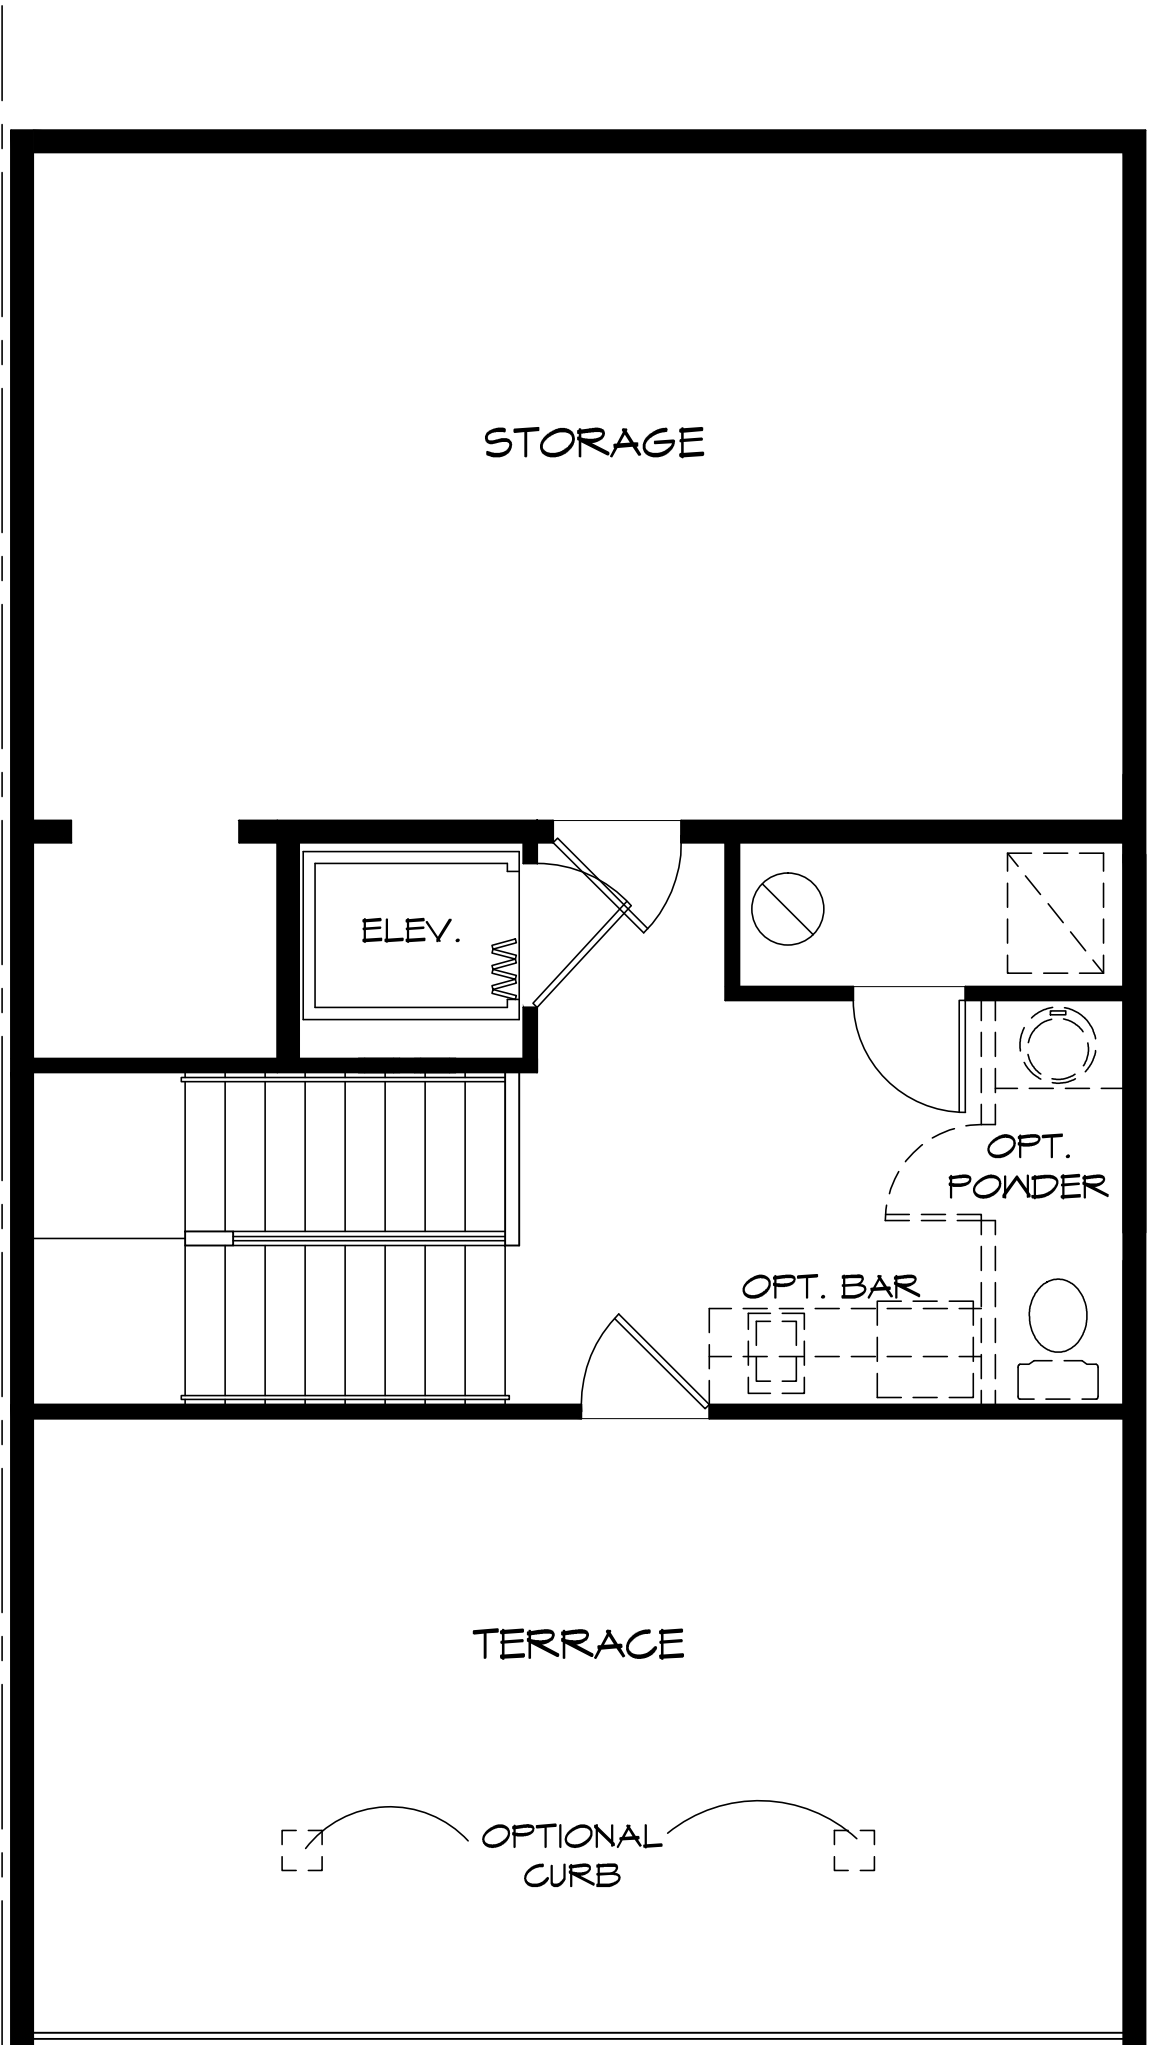

SLIDER (OPTIONAL)

BEDROOM/REC/FLEX

OPTIONAL WALL & DOOR

ELEV.

SLOPED CEILING

2 CAR GARAGE

STORAGE

Hillside
GROUND LEVEL

(Flex Plus)

2017.12.05

Hillside
FLOOR 1
(Open Living Front)
2017.12.05

Hillside
FLOOR 1
(Open Living Rear)
2017.12.05

BEDROOM 2

W.I.C.

ELEV.

OPTIONAL
LAUNDRY

M.
BATH

MASTER BEDROOM

Hillside
FLOOR 2

(Master Plus Front)

2017.12.05

Hillside
FLOOR 3

(Rooftop Terrace Rear)

2017.12.05

STORAGE

ELEV.

OPT.
POWDER

OPT. BAR

TERRACE

OPTIONAL
CURB

Hillside
FLOOR 3

(Rooftop Terrace Front)